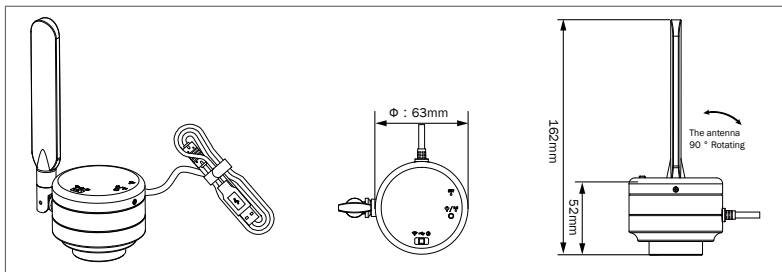

Camera Dimensions

Meiji Techno America, Inc.
5895 Rue Ferrari
San Jose, CA 95138
Tel: 408.226.3454 | Fax: 408.226.0900
www.meijitechno.com