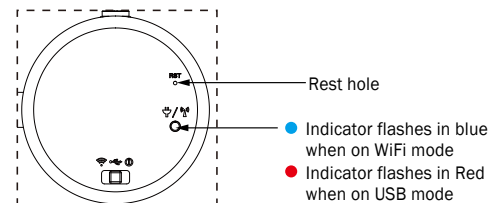

Camera Dimensions

Meiji Techno America, Inc.
5895 Rue Ferrari
San Jose, CA 95138
Tel: 408.226.3454 | Fax: 408.226.0900
www.meijitechno.com