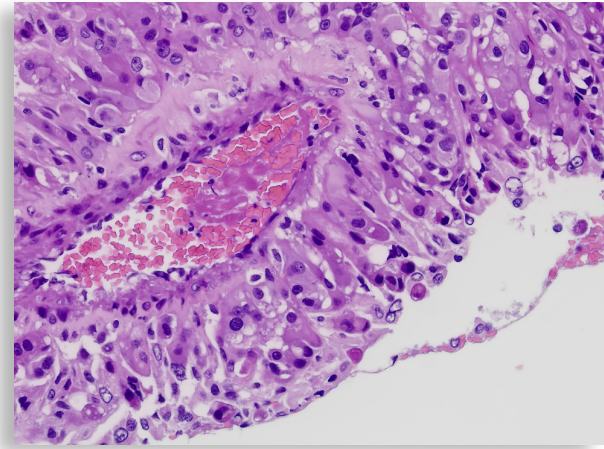

KoPa[®]

Microscope Digital Camera

WF600

Perfect match for both stereoscopic and biological microscopes, as well as LED and halogen lamps.

WiFi/USB
8.0MP HD
Live Image

30FPS@
3840x2160

Full 1080P
record

Standard C-mount
High-end metal
housing

Camera Specifications

Hardware Parameters

Image Sensor	Sony IMX334 CMOS Sensor
Expose Mode	Rolling shutter
Maximum Resolution	3840x2160 (8,294,400pixels)
Sensor Optical Format	1/1.8"
Pixel Size	2.0µm x 2.0µm
Dynamic Range	72db (non-HDR mode)
SNRmax	<0.64lx
Spectral Characteristics	380-650nm
Exposure Capability	3.9ms - 320ms, Automatic and manual
White Balance	Real-time auto, Single auto, Manual adjustment
Maximum Transmission Frame Rate	USB mode: 30FPS@3840x2160, 2592x1944, 1920x1080, 1024x768, 640x480 WiFi mode: 30FPS@3840x2160, 2592x1944, 1920x1080, 1024x768, 640x480
Record format	Snapshot Picture Format: JPG, BMP, PNG, TIFF, PDF Resolution: 3840x2160, 2592x1944, 1920x1080, 1024x768, 640x480 Record Video Format: MJPG format AVI file Resolution: 1920x1080, 1024x768, 640x480
Power Consumption	Wired: USB2.0 DC 5.0V 500mA Wireless: USB2.0 DC 5.0V 1500mA
Camera Interface	C Port