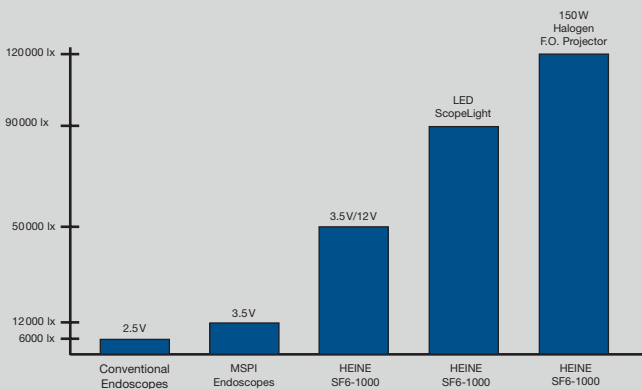

LED illumination

3.5V bulb illumination

LED illumination for greatly-improved edge-to-edge illumination.

Flexible Endoscope Brightness at a distance of 16mm

We reserve the right to change specification without notice.